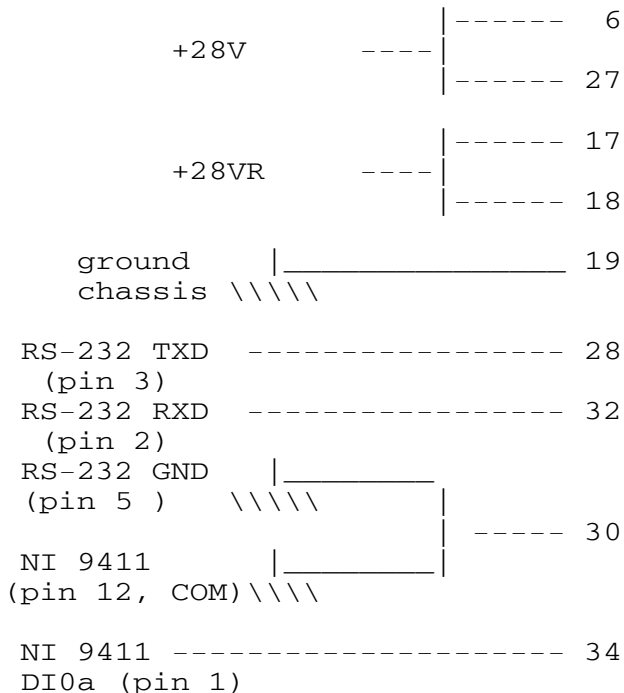

C-MIGITS II / ITT CANNON MDM-37PHO46K CABLE PINS & COLORS

PIN	COLOR	MNEMONIC	RS-232 DB-9 PIN
1	black		
2	brown		
3	red		
4	orange		
5	yellow		
6	green	+28V	
7	blue		
8	purple		
9	grey		
10	white		
11	white-black		
12	white-brown		
13	white-red		
14	white-orange		
15	white-yellow		
16	white-green		
17	white-blue	+28VR	
18	white-purple	+28VR	
19	white-grey	GND_CHASSIS	
20	white-black-brown		
21	white-black-red		
22	white-black-orange		
23	white-black-yellow		
24	white-black-green		
25	white-black-blue		
26	white-black-purple		
27	white-black-grey	+28V	
28	white-brown-red	RS232IN	3
29	white-brown-orange		
30	white-brown-yellow	DGND	5
31	white-brown-green		
32	white-brown-blue	RS232OUT	2
33	white-brown-purple		
34	white-brown-grey	TIMEMARK (GPS 1-Hz pulse)	
35	white-red-orange		
36	white-red-yellow		
37	white-red-green		

C-MIGITS III PINS

NOTE: RS-232 PIN NUMBERS
ARE GIVEN FOR
DB9-TYPE CONNECTOR